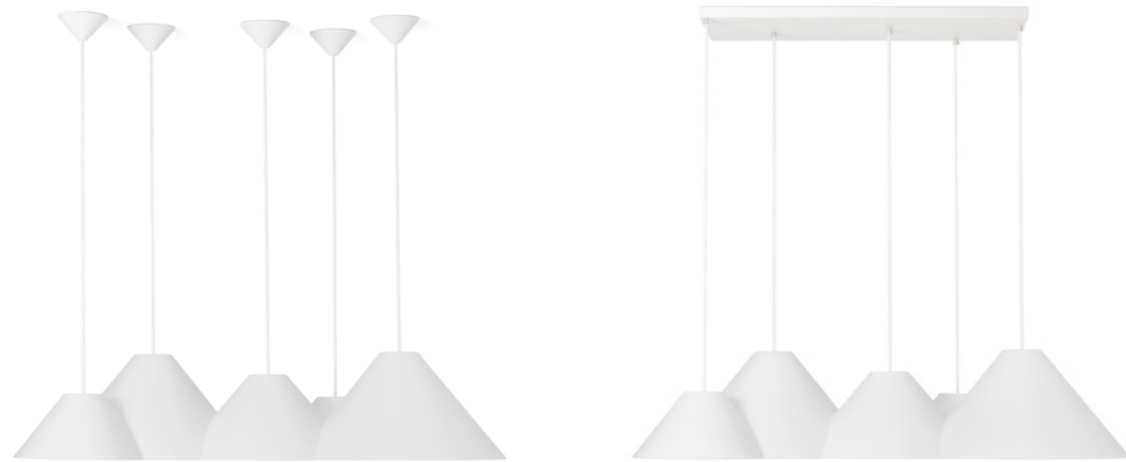

LIGHTING

LAMPSCAPES

LS 10.01, LS 11.01

MODELS

Basic/ Deluxe

CONCEPT

Familiar shades melted into one, creating a landscape

COLOUR

White

RETAIL PRICE

€749,-

MATERIAL

PET G

DIMENSIONS

116 x 61 x 25 (l x w x h) cm

WEIGHT

3,5 kg

CARE INSTRUCTIONS

Use a damp cloth to clean

BULB

LED, P45, 5 x E27 - max. 10 Watt, (Bulbs aren't included)