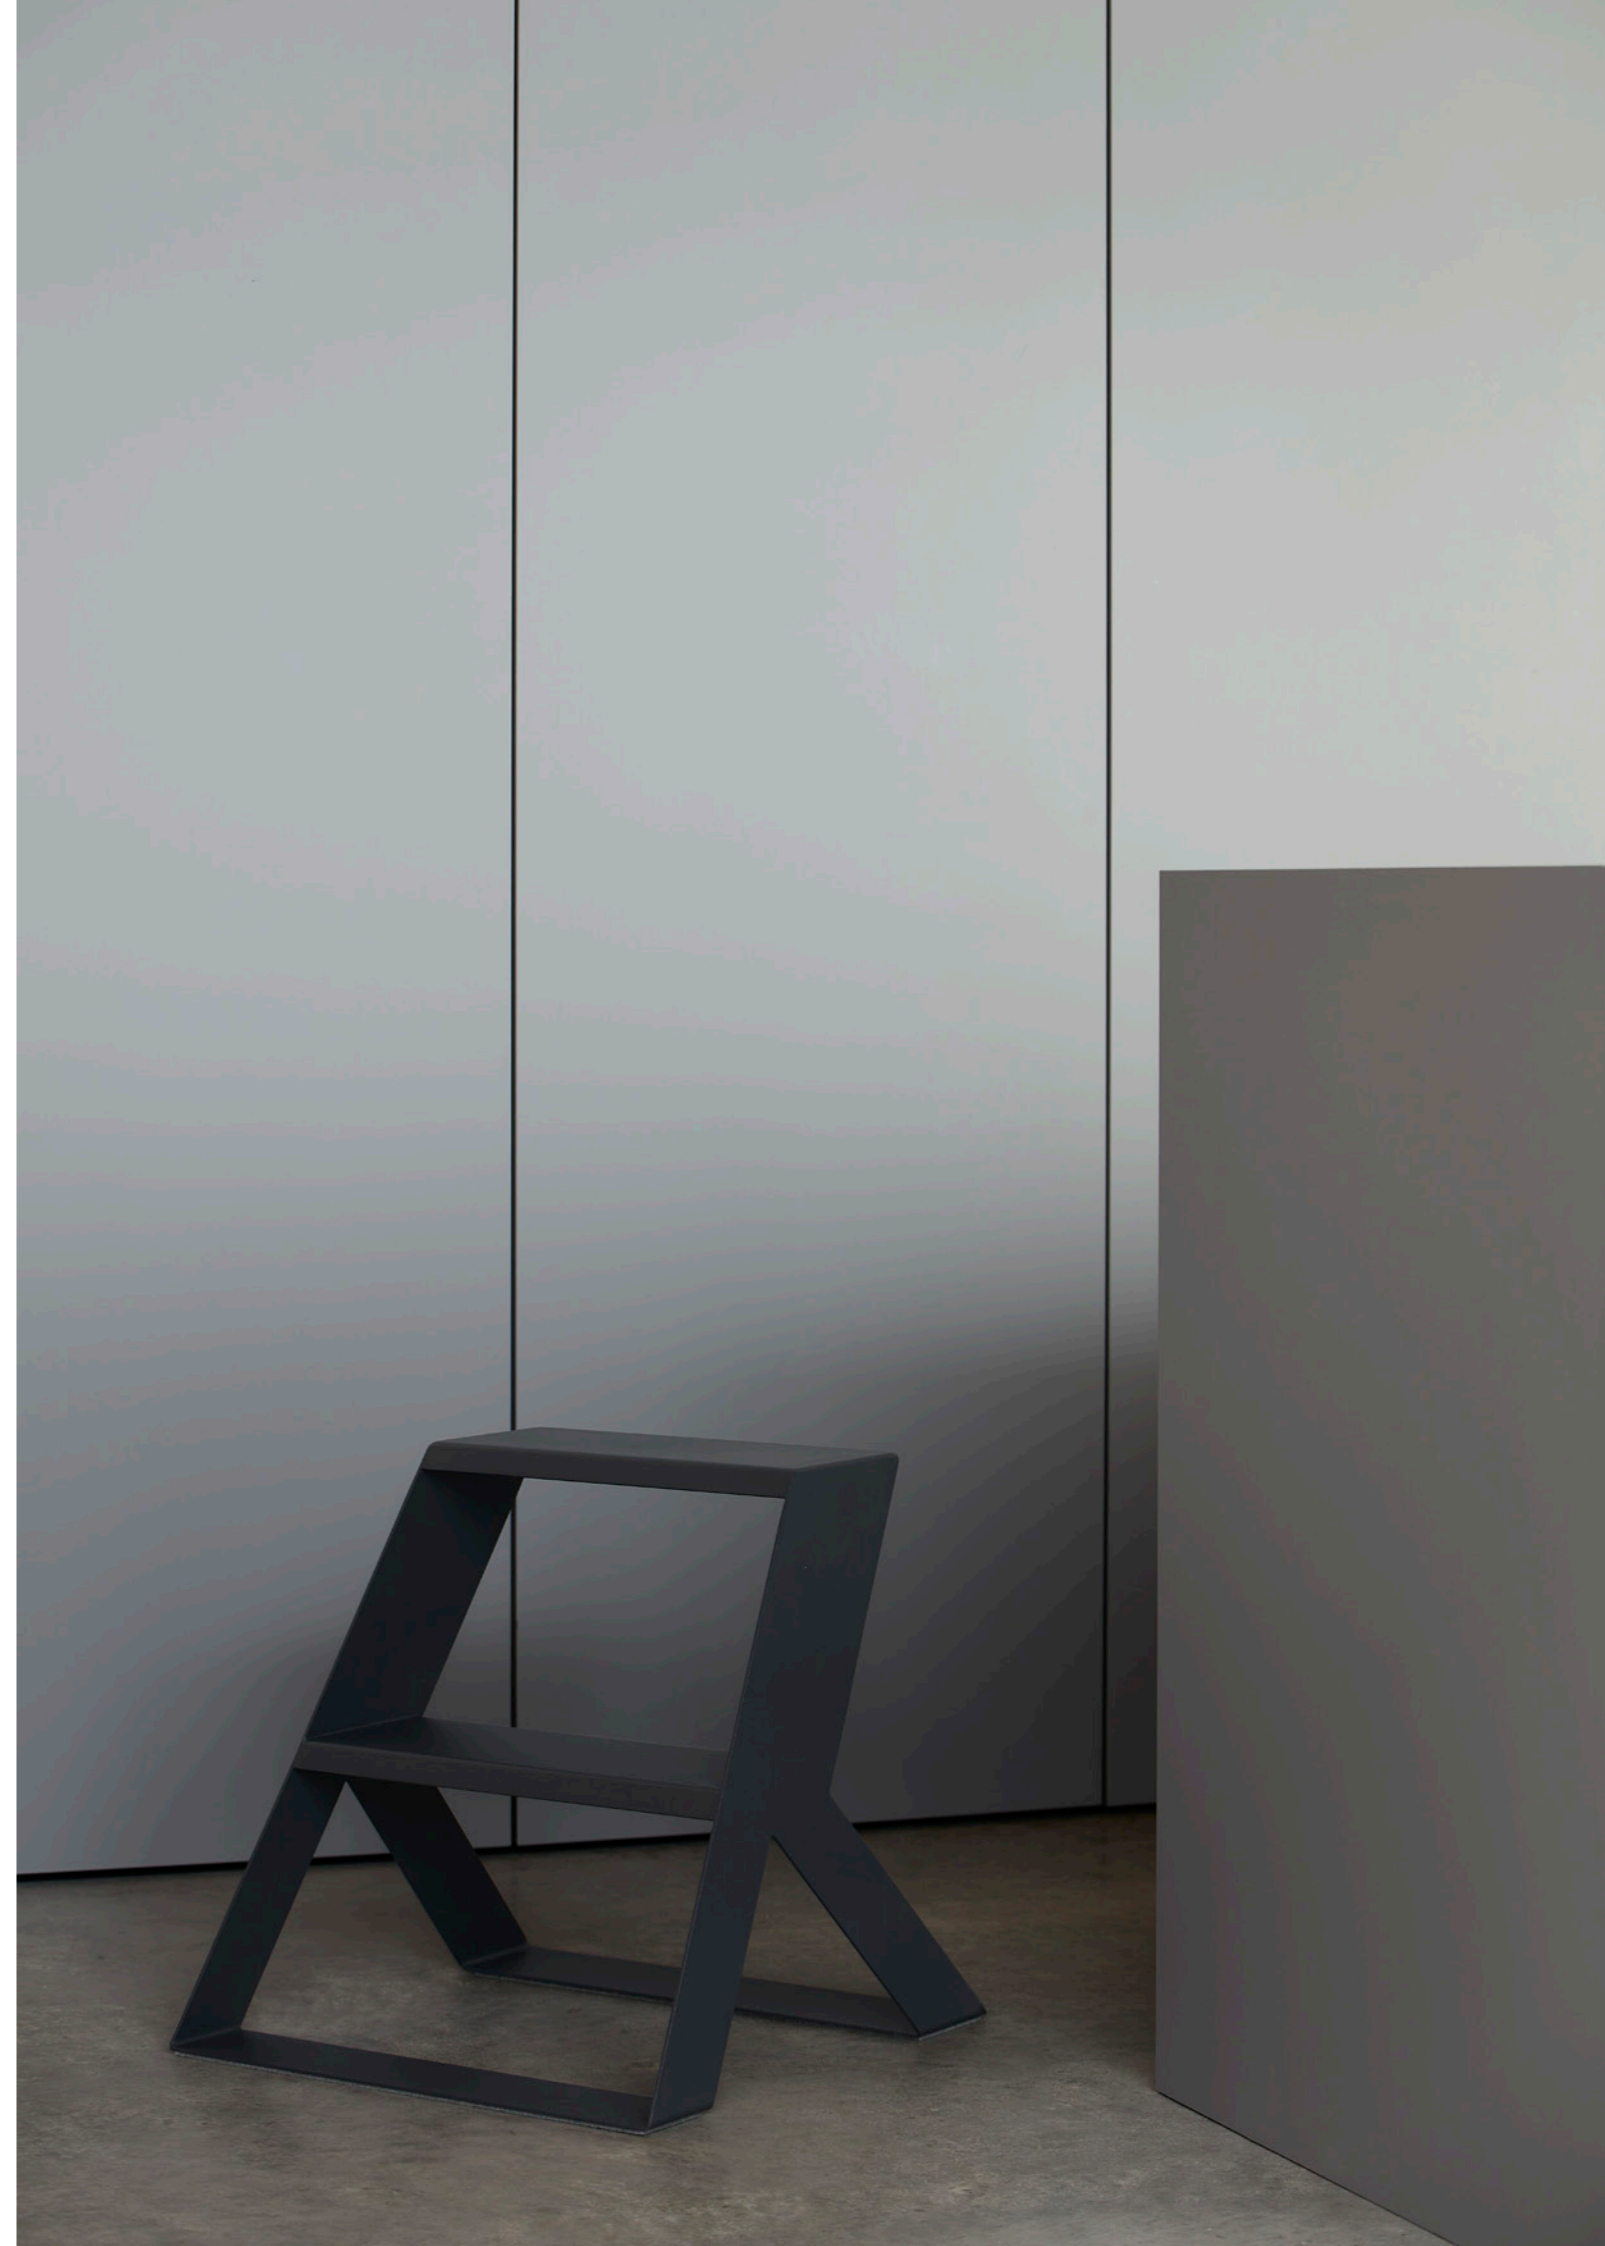

DIMENSIONS

46 x 45 x 45 (l x w x h) cm

WEIGHT

7 kg

CARE INSTRUCTIONS

Use handwarm water and a mild detergent to clean

FURNITURE

SHIFTED SQUARE