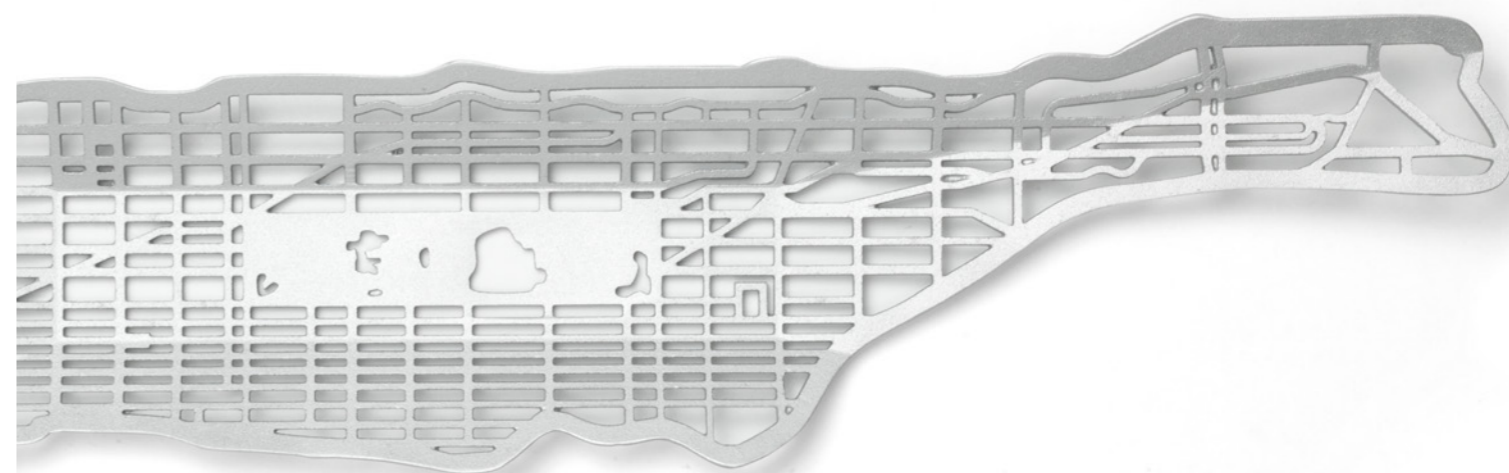

METROBOWL

MB 90.00/01/02/03, MB 91.00

MODELS

Amsterdam/ New York

MATERIAL

Coated aluminum

CONCEPT

Worlds finest and major metropolises on scale: literally and figuratively

DIMENSIONS

48 x 35 x 8 (l x w x h) cm

WEIGHT

0,8 kg

COLOURS

Aluminum
Dark grey
White
Gold

CARE INSTRUCTIONS

Use handwarm water and a mild detergent to clean

RETAIL PRICE

€215,-