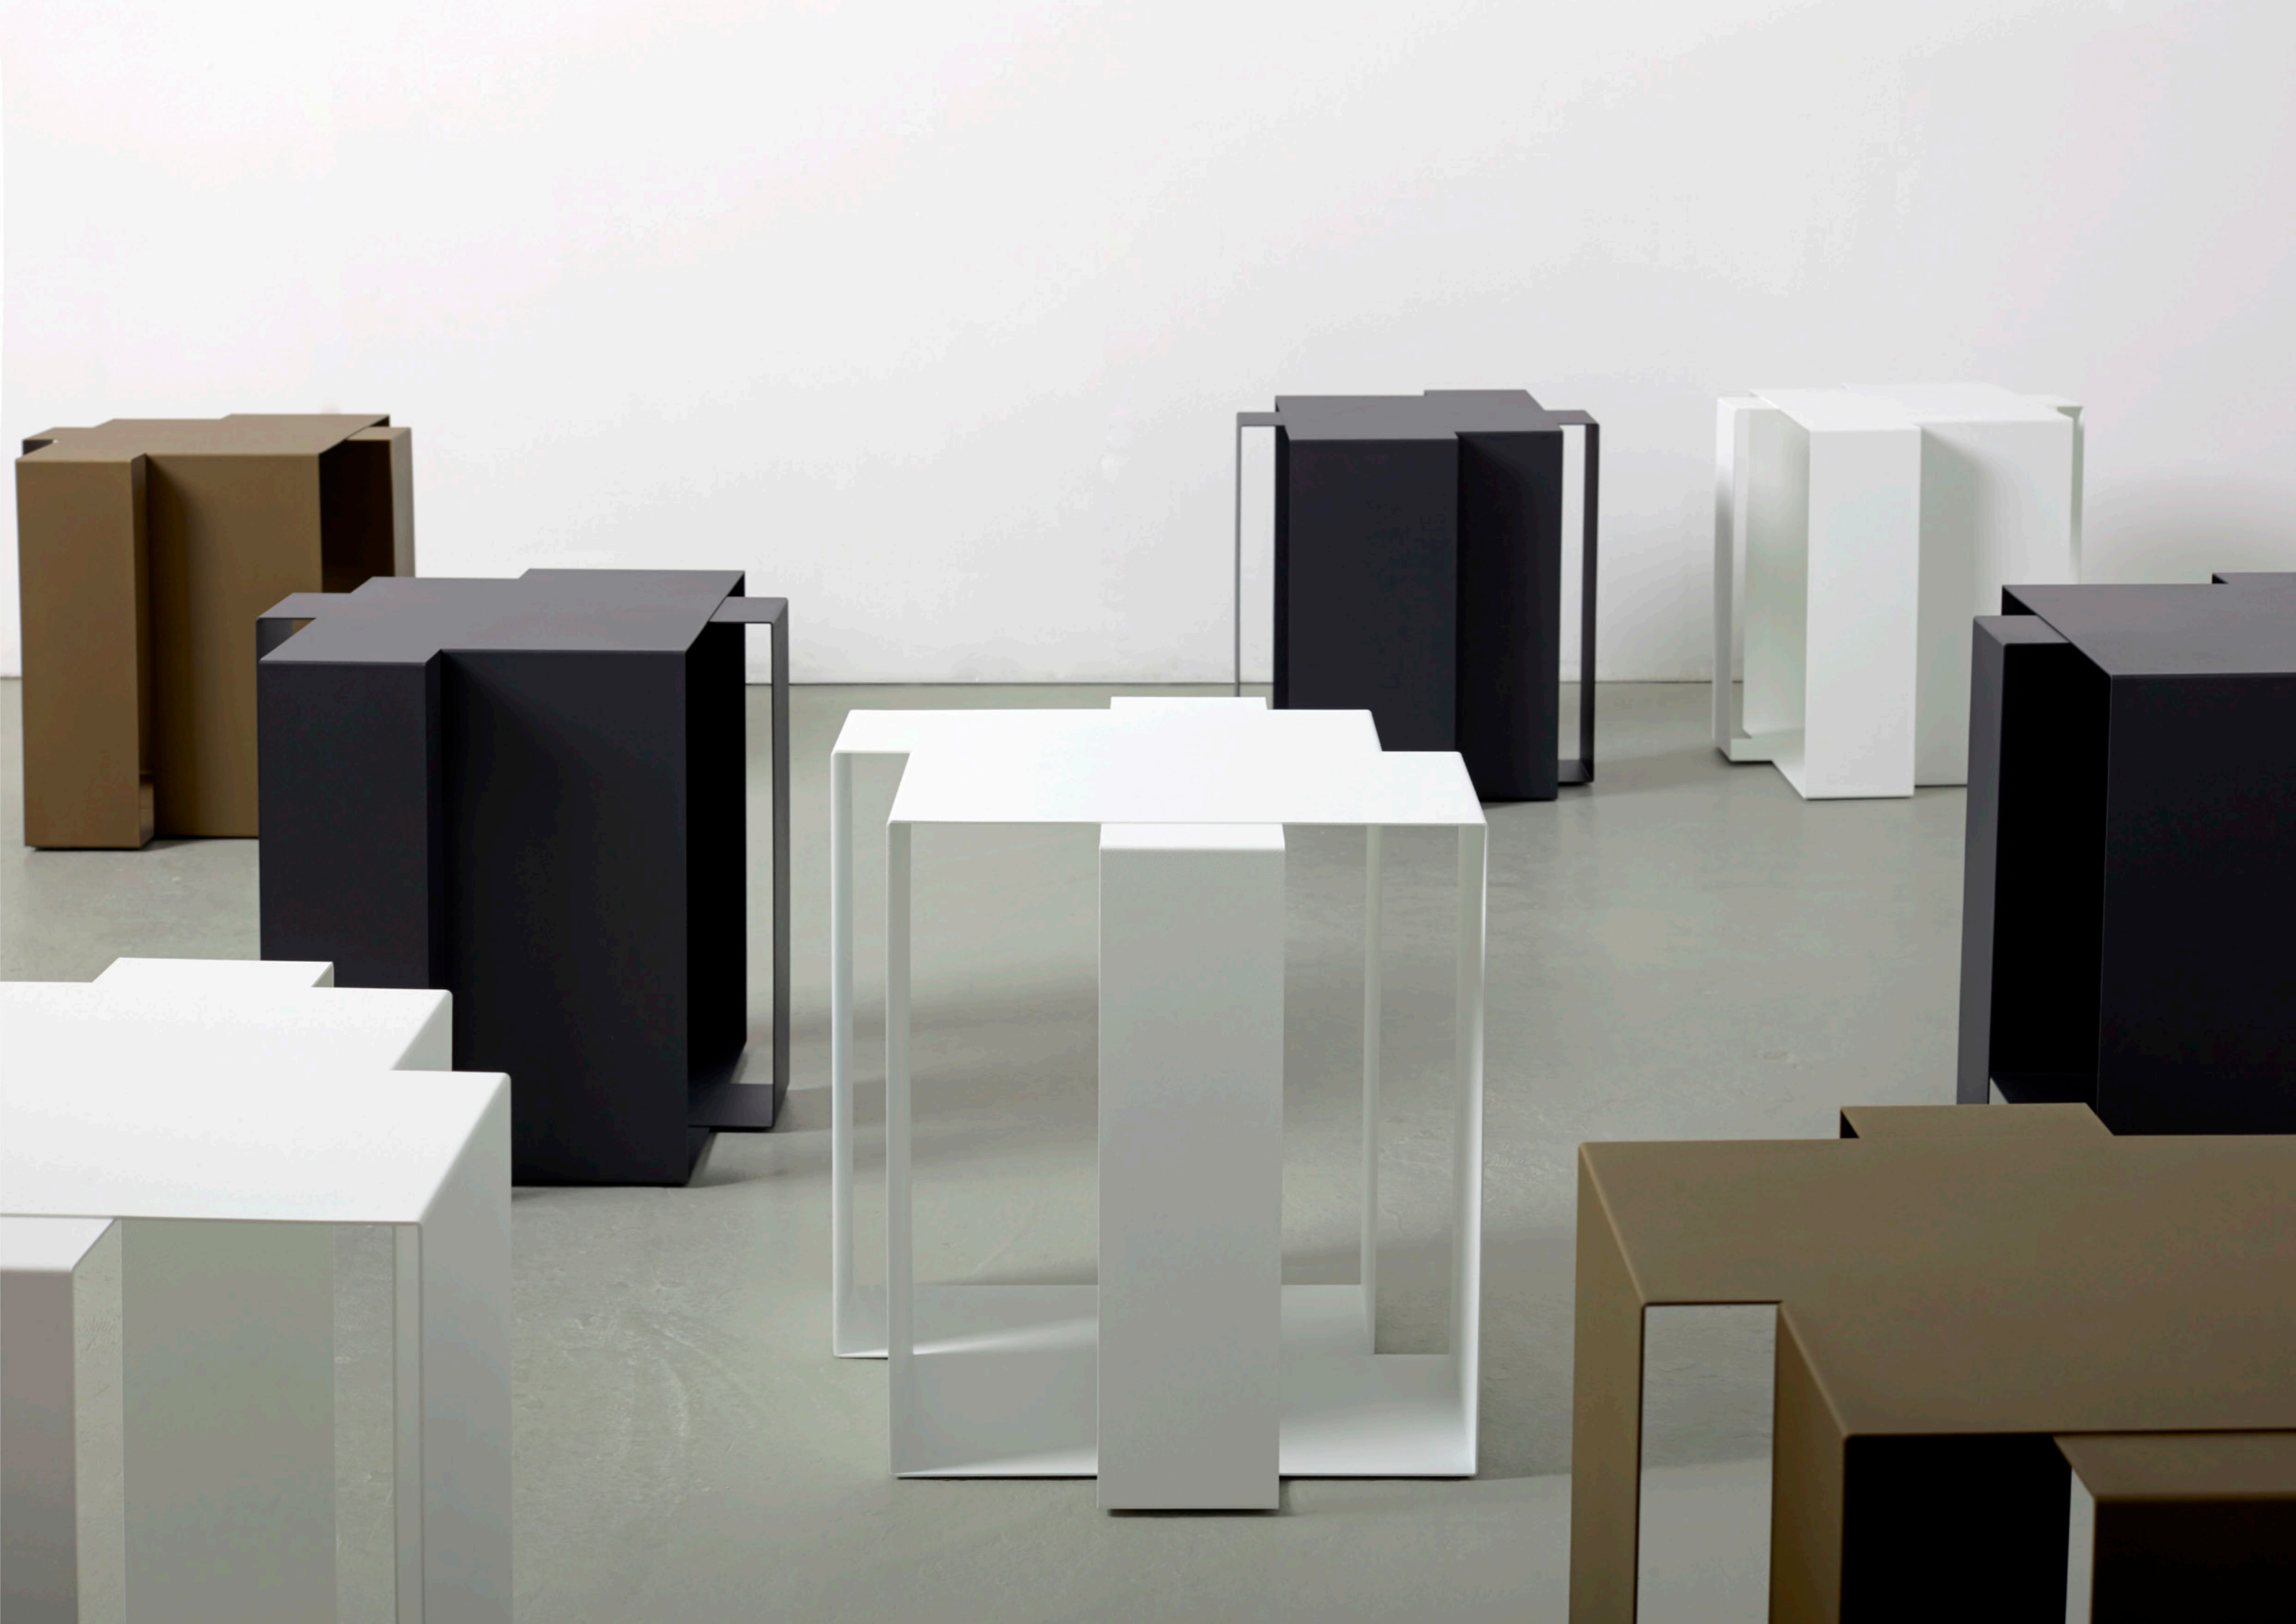

Powder coated steel

DIMENSIONS

40 x 40 x 40 (l x w x h) cm

WEIGHT

7,5 KG

CARE INSTRUCTIONS

Use handwarm water and a mild detergent to clean

FURNITURE