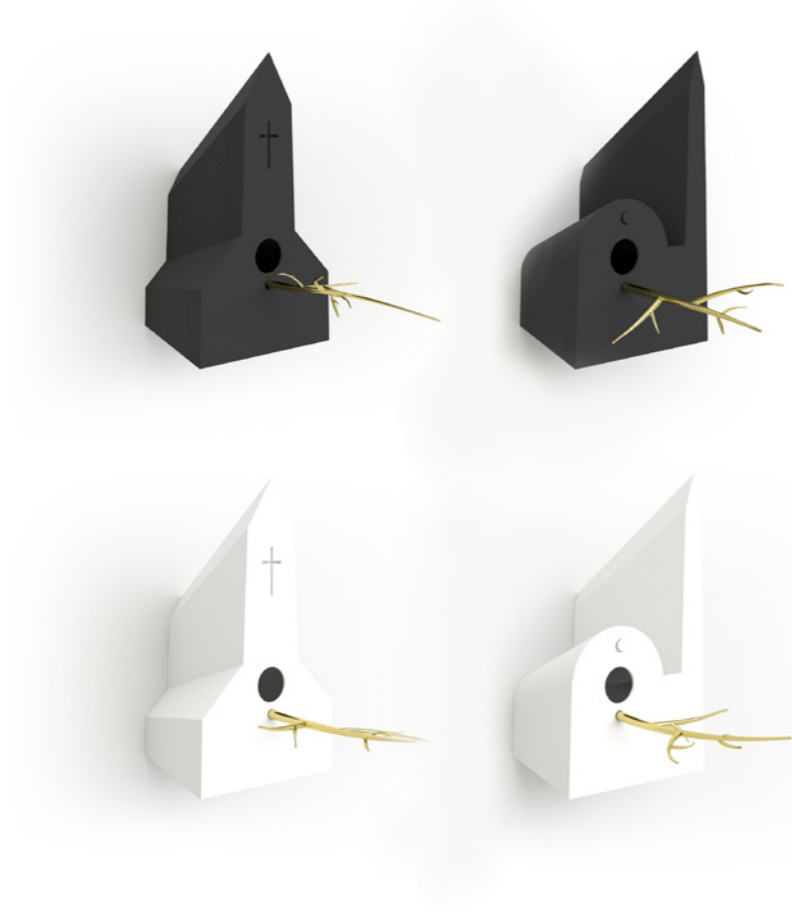

€29,95

MATERIAL

Weatherproof plywood, brass

DIMENSIONS

14 x 11 x 21 x (1 x w x h) cm

WEIGHT

180 gr

CARE INSTRUCTIONS

COLOUR

White

RETAIL PRICE

€149,-

MATERIAL

Red cedar, porcelain, powder coated aluminum

DIMENSIONS

24 x 34 (ø x h) cm

WEIGHT

1,5 kg

CARE INSTRUCTIONS

Use handwarm water and a mild detergent to clean

OUTDOOR

HOLY HOMES

HH 50/51.01, HH 50/51.02

MODELS

Bird mosk/ Bird church

MATERIAL

Glazed ceramic, glass

CONCEPT

Play with symbolism

DIMENSIONS

15 x 14 x 26 (l x w x h) cm

COLOURS