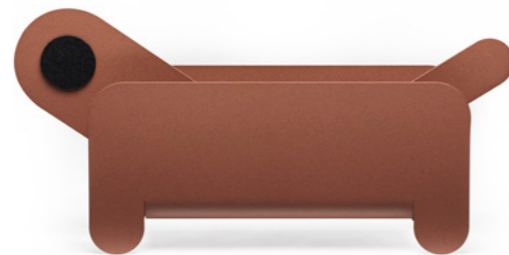

DIMENSIONS

180 x 95 x 53 (l x w x h) cm

WEIGHT

17 kg

CARE INSTRUCTIONS

Use handwarm water and a mild detergent to clean

FURNITURE

PAPER PET