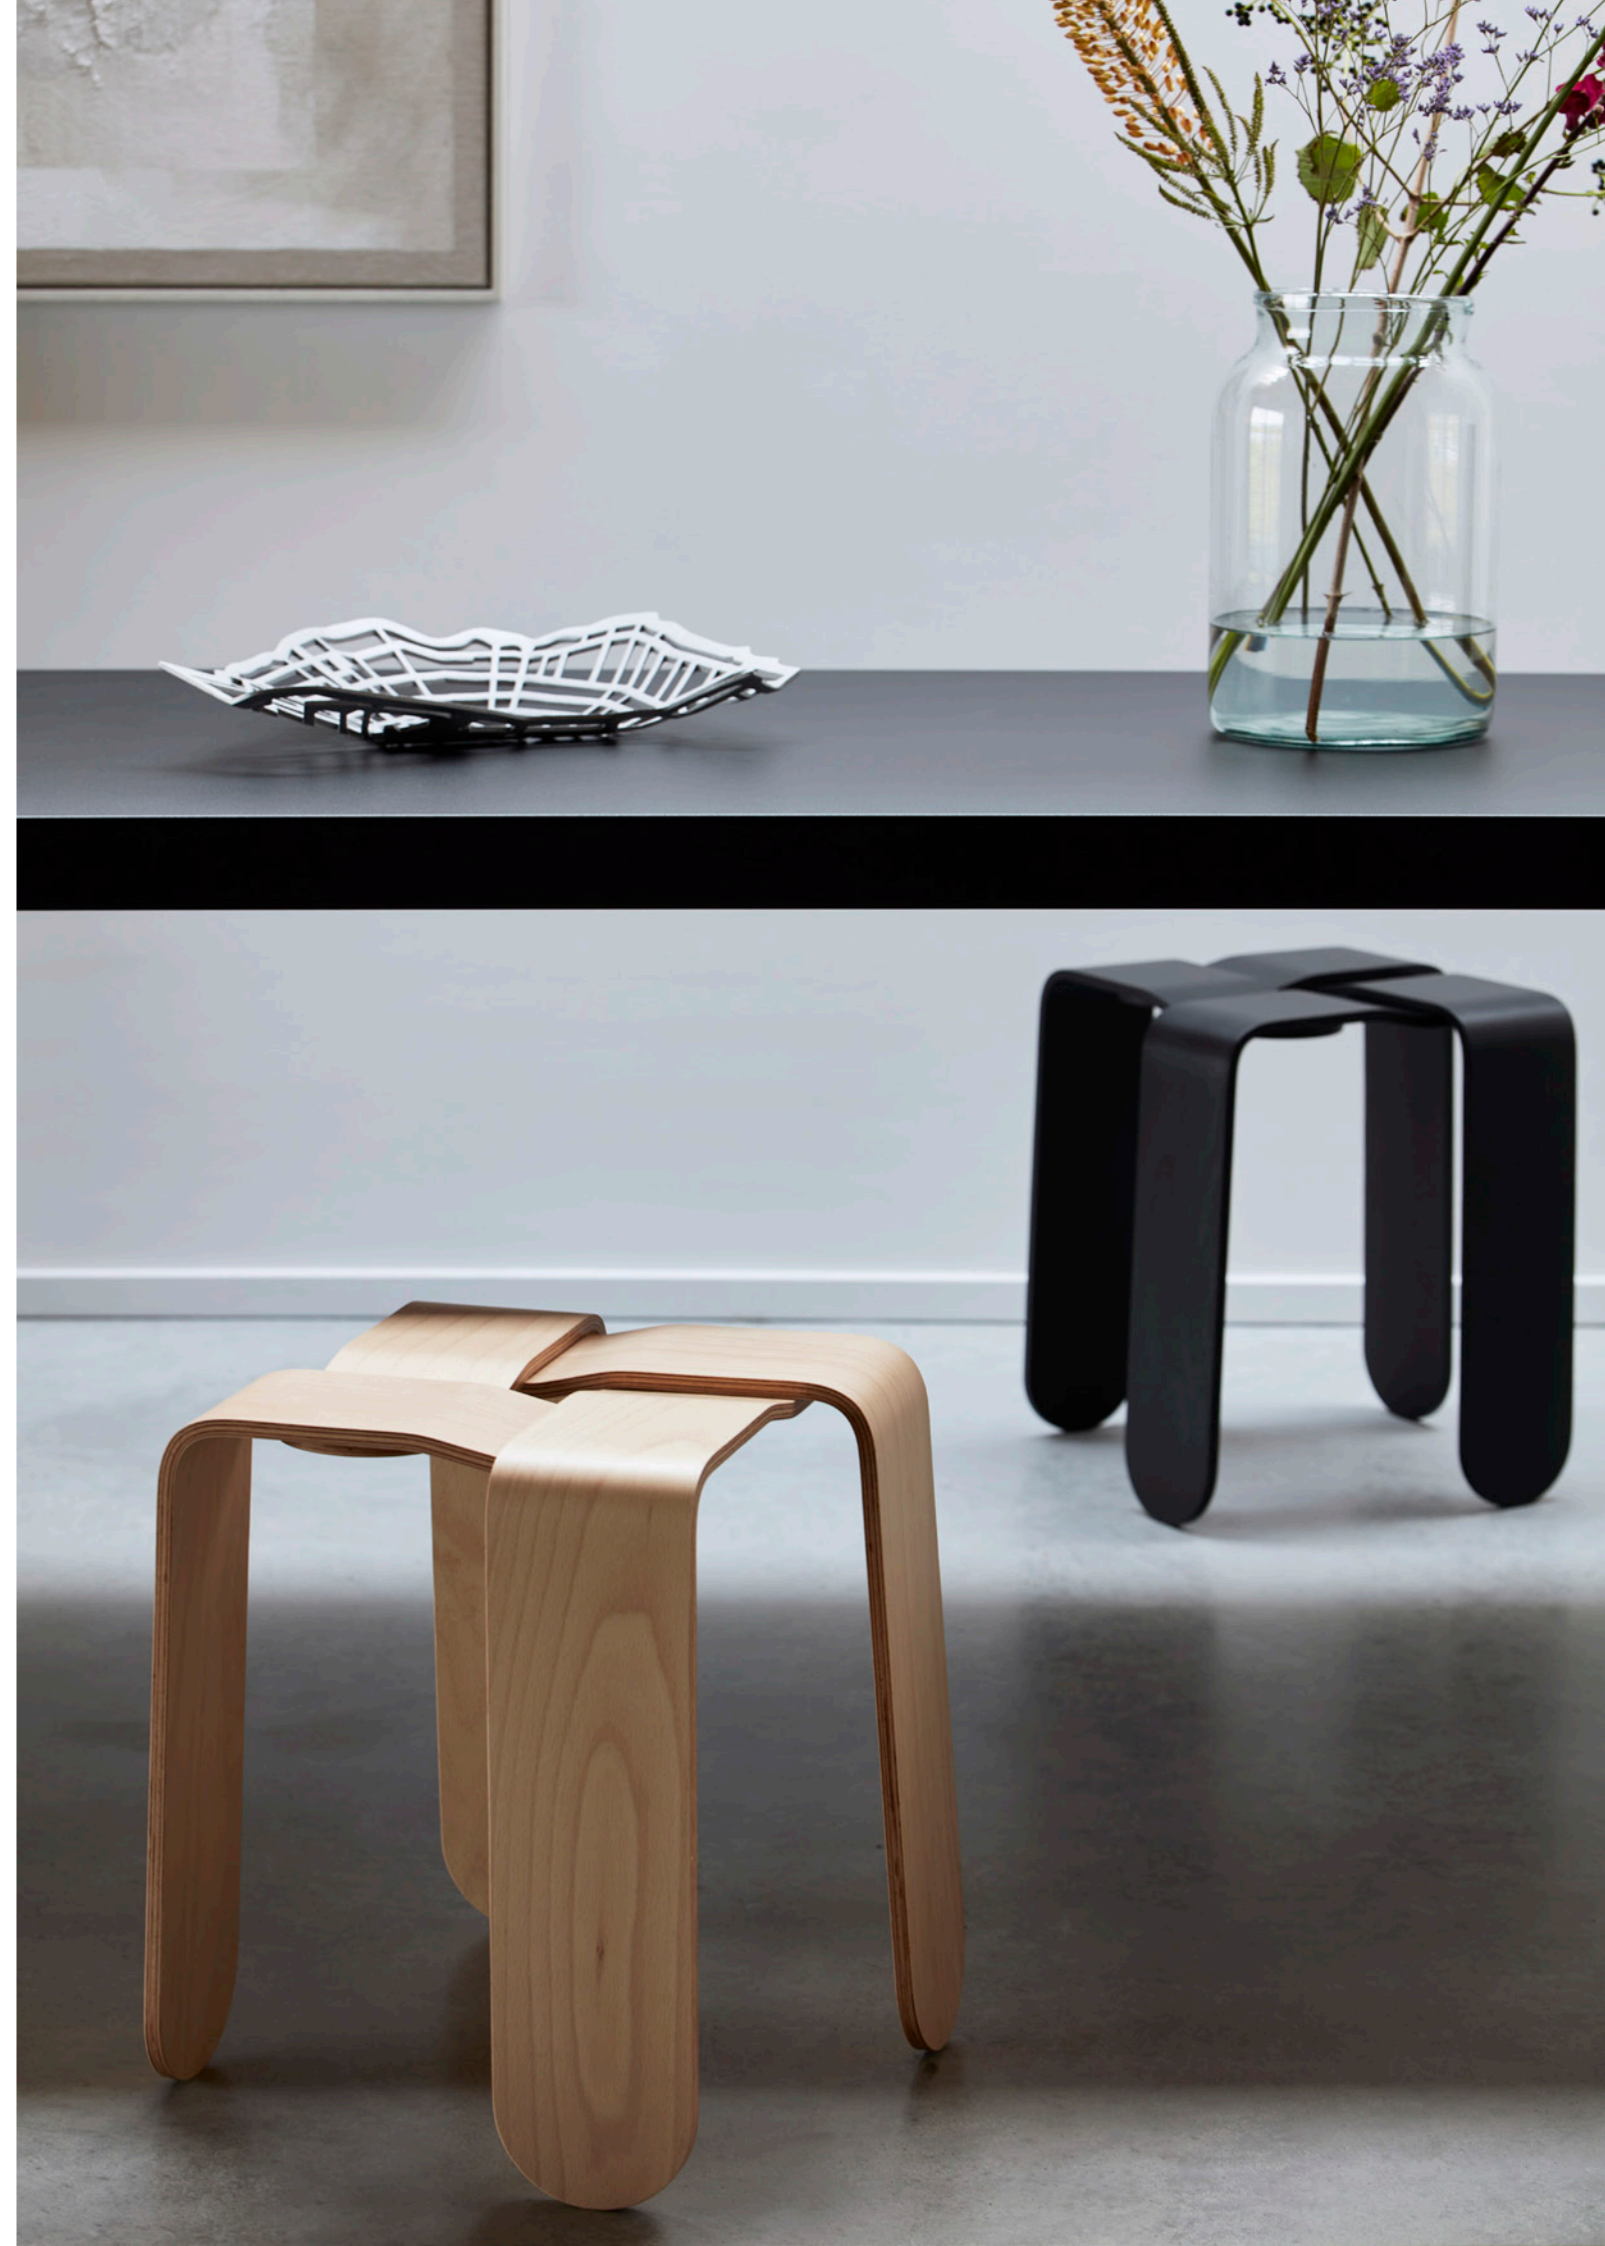

MODELS

Basic/ Light oak

CONCEPT

Four identical shaped strips forms a stool

COLOURS

Dark grey
Natural

RETAIL PRICE

€215,-

MATERIAL

Beech wood, clear matt varnished

DIMENSIONS

45 x 43 x 43 (l x w x h) cm

WEIGHT

3,7 kg

CARE INSTRUCTIONS

Use handwarm water and a mild detergent to clean